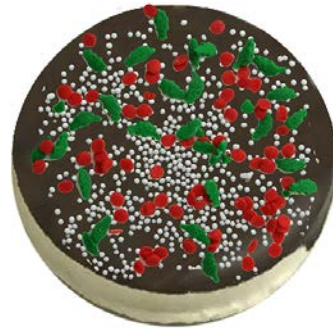

**55646**

MARSHMALLOW TOPPER W CHOC  
CANDY CANE RED WHITE DRIZZLE

**60088**

MARSHMALLOW TOPPER W COATING  
CANDY CANE WHITE MARSHMALLOW

**60416**

MARSHMALLOW TOPPER W TOPPING  
CANDY CANE PEPPERMINT

**55623**

MARSHMALLOW TOPPER W COATING  
CIRCLE 2.5IN PEPPERMINT DARK  
CHOCOLATE

**55624**

MARSHMALLOW TOPPER W COATING  
CIRCLE 2.5IN PEPPERMINT WHITE  
CHOCOLATE

**55626**

MARSHMALLOW TOPPER W COATING  
CIRCLE 2.5IN DOUBLE CHOCOLATE CHIP

**55627**

MARSHMALLOW TOPPER W COATING  
CIRCLE 2.5IN WHITE NONPAREIL DARK  
CHOCOLATE

**55629**

MARSHMALLOW TOPPER W COATING  
CIRCLE 2.5IN HOLLY CONFETTI WHITE  
NONPAREILS DARK COATING

**55630**

MARSHMALLOW TOPPER W TOPPING  
CIRCLE 2.5IN SNOWMAN FACE

**60510**

MARSHMALLOW TOPPER W COATING  
CIRCLE 2.5IN NONPAREIL RAINBOW  
DARK CHOCOLATE

**55000**

MARSHMALLOW TOPPER W TOPPING  
GINGERBREAD MAN GOLD SANDING  
SUGAR ON FRONT ONLY

**55607**

MARSHMALLOW TOPPER PLAIN HOT  
COCOA TOPPER GINGERBREAD MAN  
WHITE